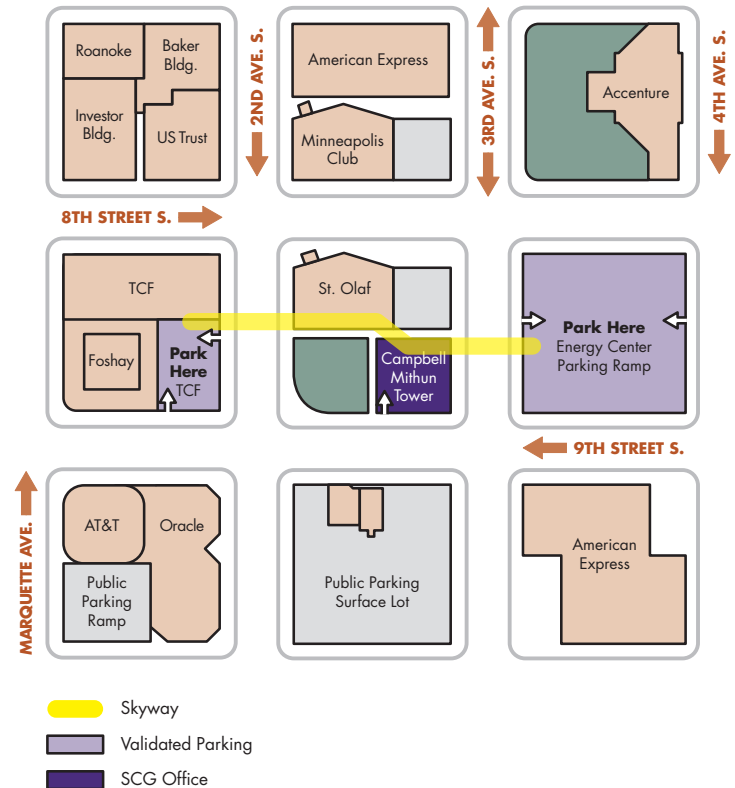

DIRECTIONS

It's an adventure. But the trip to the top is well worth the effort. Just follow these 3 easy steps:

STEP 1: DRIVE

From 35W (Northbound): Take the 5th Av. exit into downtown. Turn left on S. 9th St. After crossing 2nd Ave. S., enter the TCF Parking ramp on your right.

From 35W (Southbound): Take the University/4th Av. exit and turn right on 4th Av. Turn left on Central/3rd Av. S. into downtown. Turn right on S. 9th St. after crossing 8th St. S. Enter the TCF Parking Ramp on your right.

From 394: Take the 12th St. Exit (#9A). Turn left on 3rd Av. S. After crossing 9th St., enter the Energy Center Parking Ramp on your right.

From 94 (Westbound): Take the 11th St. Exit (#233A). Turn right on 3rd Av. S. After crossing 9th St., enter the Energy Center Parking Ramp on your right.

From 94 (Eastbound): Take the 4th St. Exit (#230). Turn right on 2nd Av. S. After crossing 8th St., enter the TCF Parking Ramp on your right.

STEP 2: PARK

We validate parking at the **TCF Parking Ramp** and the **Energy Center Parking Ramp** (see map). Please bring your ticket with you.

STEP 3: GOING UP

From the skyway level of the **Campbell Mithun Tower**, go to the elevator bank labeled floors 20-41. Take the elevator to the 40th floor.

From the 40th floor lobby, take our private elevator to the 41st floor.

You'll see the world from a whole new perspective.

Where to Park

CONTACT

SCG

Campbell Mithun Tower
222 South Ninth Street, Floor 41
Minneapolis, MN 55402

Phone: 612.288.2400

Fax: 612.288.0504

www.scgpr.com

changeminds@scgpr.com